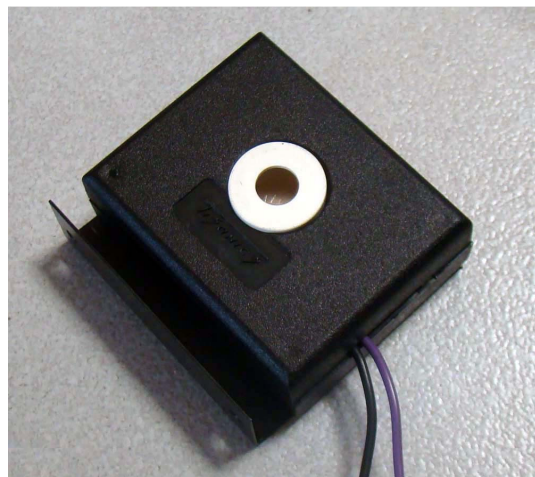

**Design, Development and
Manufacture
of Electronic Equipment**

TELBIT SOUNDER

The Telbit Sounder is a reliable low-cost sounder fitted as standard equipment to Onsetter and Banksman Locked Bell boxes.

With its wide operating voltage makes it suitable for a wide range of applications.

Uses

- Winder Signalling
- Process Alarms
- Alert and Alarm Functions

Dimensions

Specifications

Voltage	24VDC, 32VAC/DC, 110V _{AC}
Sound Output	105dB
Tones	Single Tone
Temperature	-10°C to +65 °C
Dimensions	80mm(L) x 70mm(W) x 30mm(H)
Mounting	Base Mount with mounting holes
Colour	Black