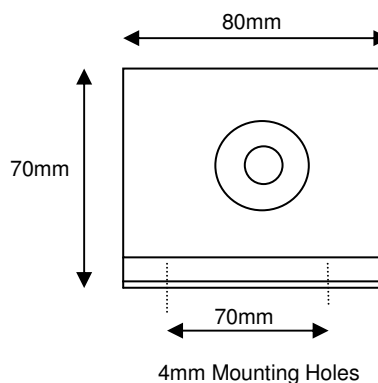

Uses

- Winder Signalling
- Process Alarms
- Alert and Alarm Functions

Dimensions

Specifications

Voltage	24VDC, 32VAC/DC, 110V _{AC}
Sound Output	105dB
Tones	Single Tone
Temperature	-10°C to +65 °C
Dimensions	80mm(L) x 70mm(W) x 30mm(H)
Mounting	Base Mount with mounting holes
Colour	Black